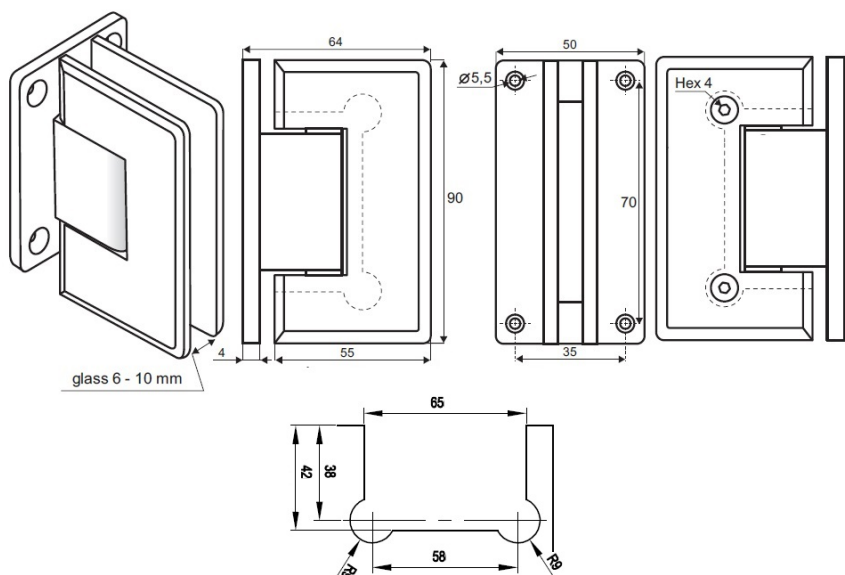

# PRODUCT SHEET

**Description:**

Shower Hinge "CPH", Wall/Glass,Alu-Look,No Adjustment,Centre Back Plate, 6-10mm Glass Thickness,No Angle Adjustment, Function, 25DG Return Function, Brass Material, Chamfered, Edges

**Item number:**

15.23.812-9

Units	Box	Carton	HS Code	Barcode
Pcs.	1	20	8302100090	 5704866059817

**SISO A/S**

Mileparken 11  
DK-2740 Skovlunde  
Denmark  
VAT: DK 24786013

Phone +45 45 830 900

www.siso.dk  
siso@siso.dk